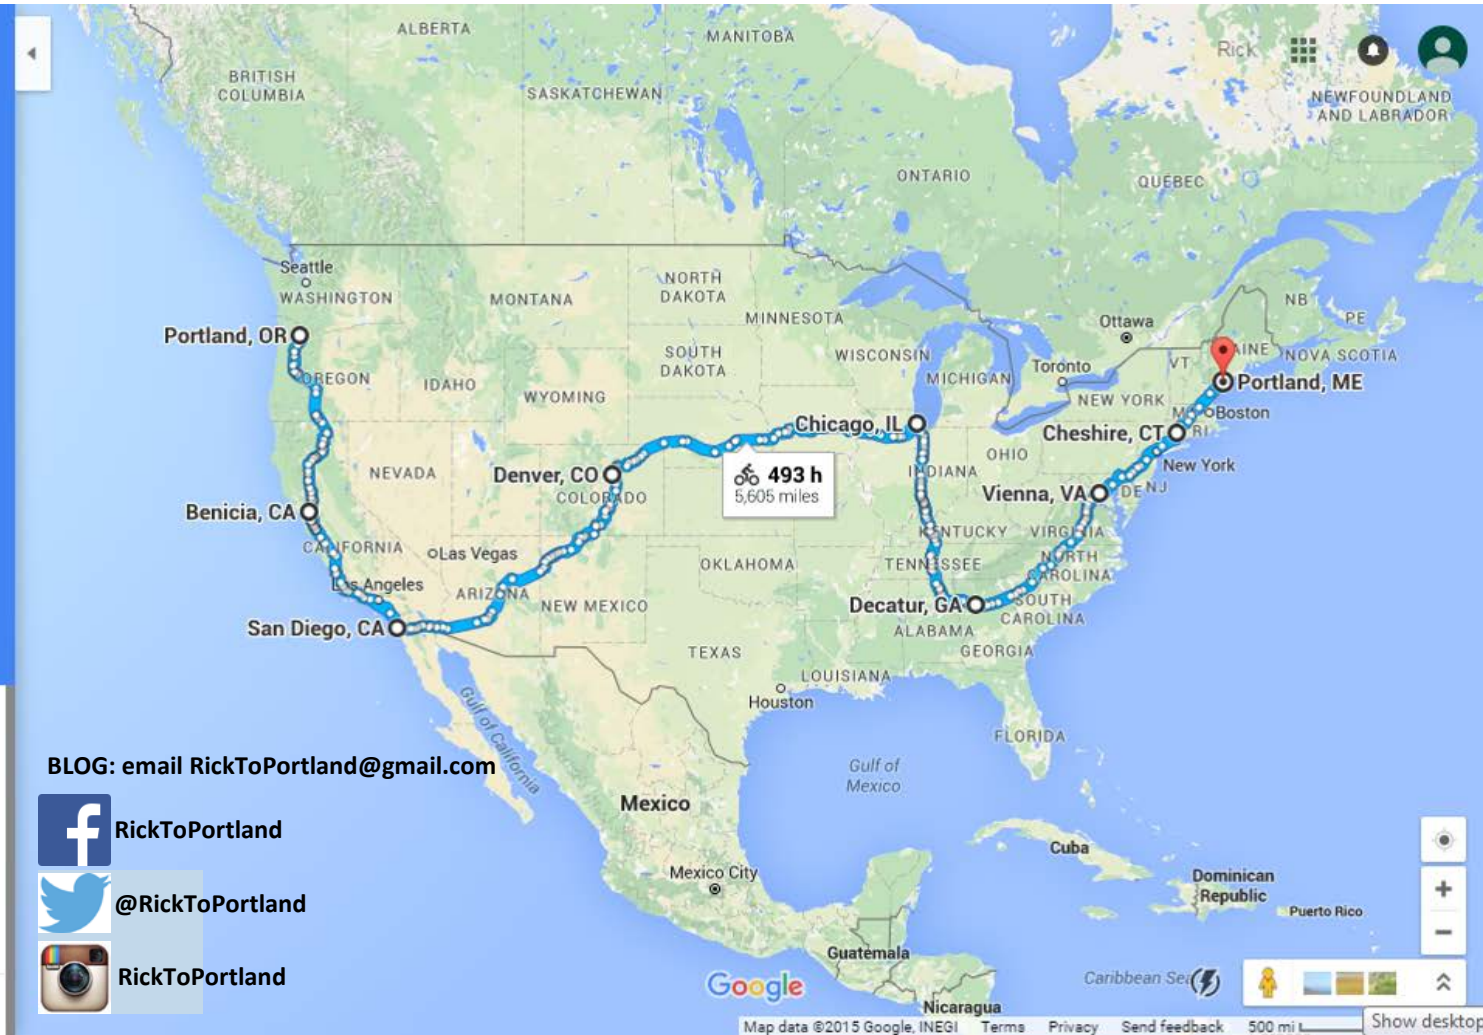

- Portland, OR
- Benicia, CA
- San Diego, CA
- Denver, CO
- Chicago, IL
- Decatur, GA
- Vienna, VA
- Cheshire, CT
- Portland, ME

5,605 miles

This route has restricted usage or private roads.

⚠ This route includes a ferry.

↑ 132,087 ft - ↓ 132,067 ft

10,223 ft

DETAILS

BLOG: email RickToPortland@gmail.com

RickToPortland

@RickToPortland

RickToPortland

Google

Map data ©2015 Google, INEGI Terms Privacy Send feedback

500 mi

Show desktop