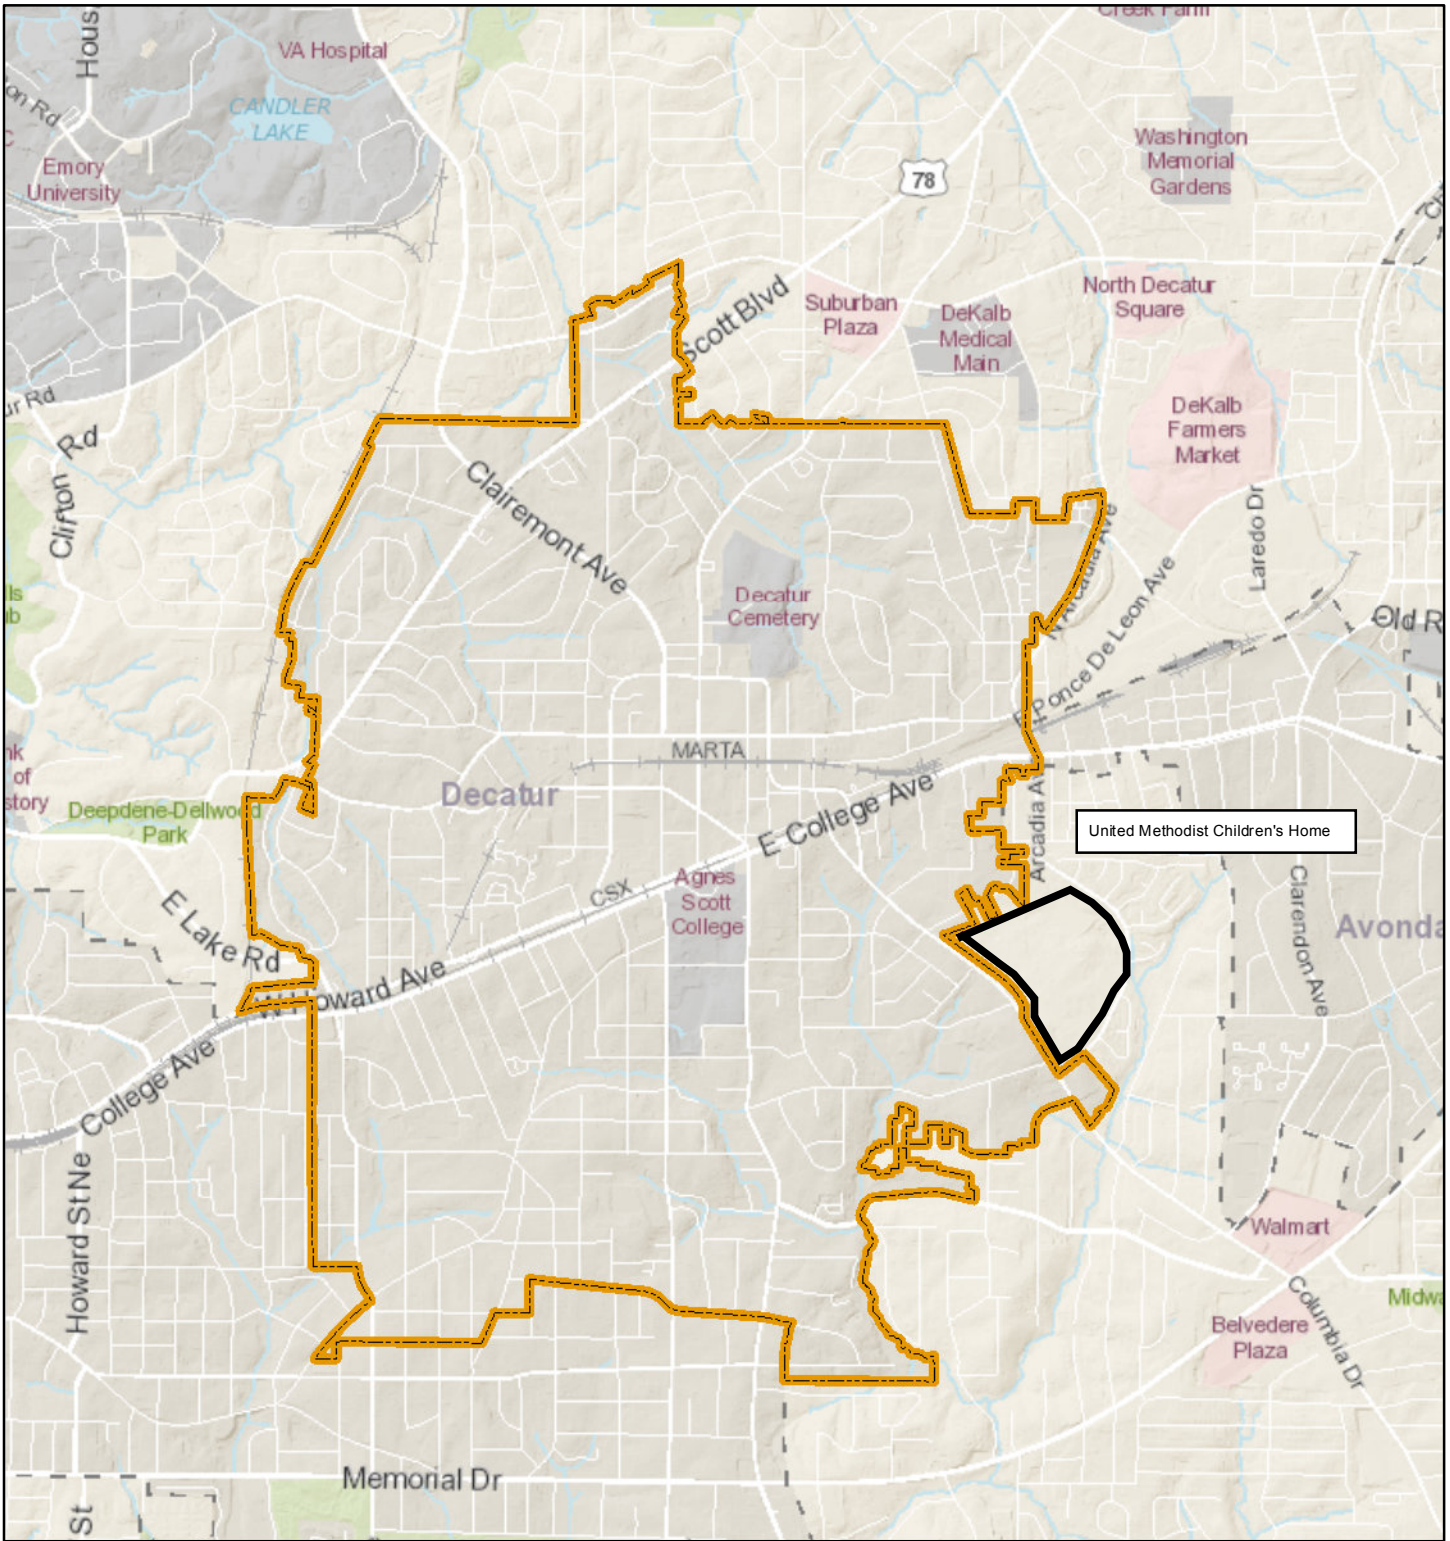

ArcGIS Web Map

April 14, 2017

 City Limits

Decatur GIS
Bloomfield Township, MI, Esri., Inc.

Web AppBuilder for ArcGIS
Bloomfield Township, MI, Esri., Inc. | Decatur GIS |